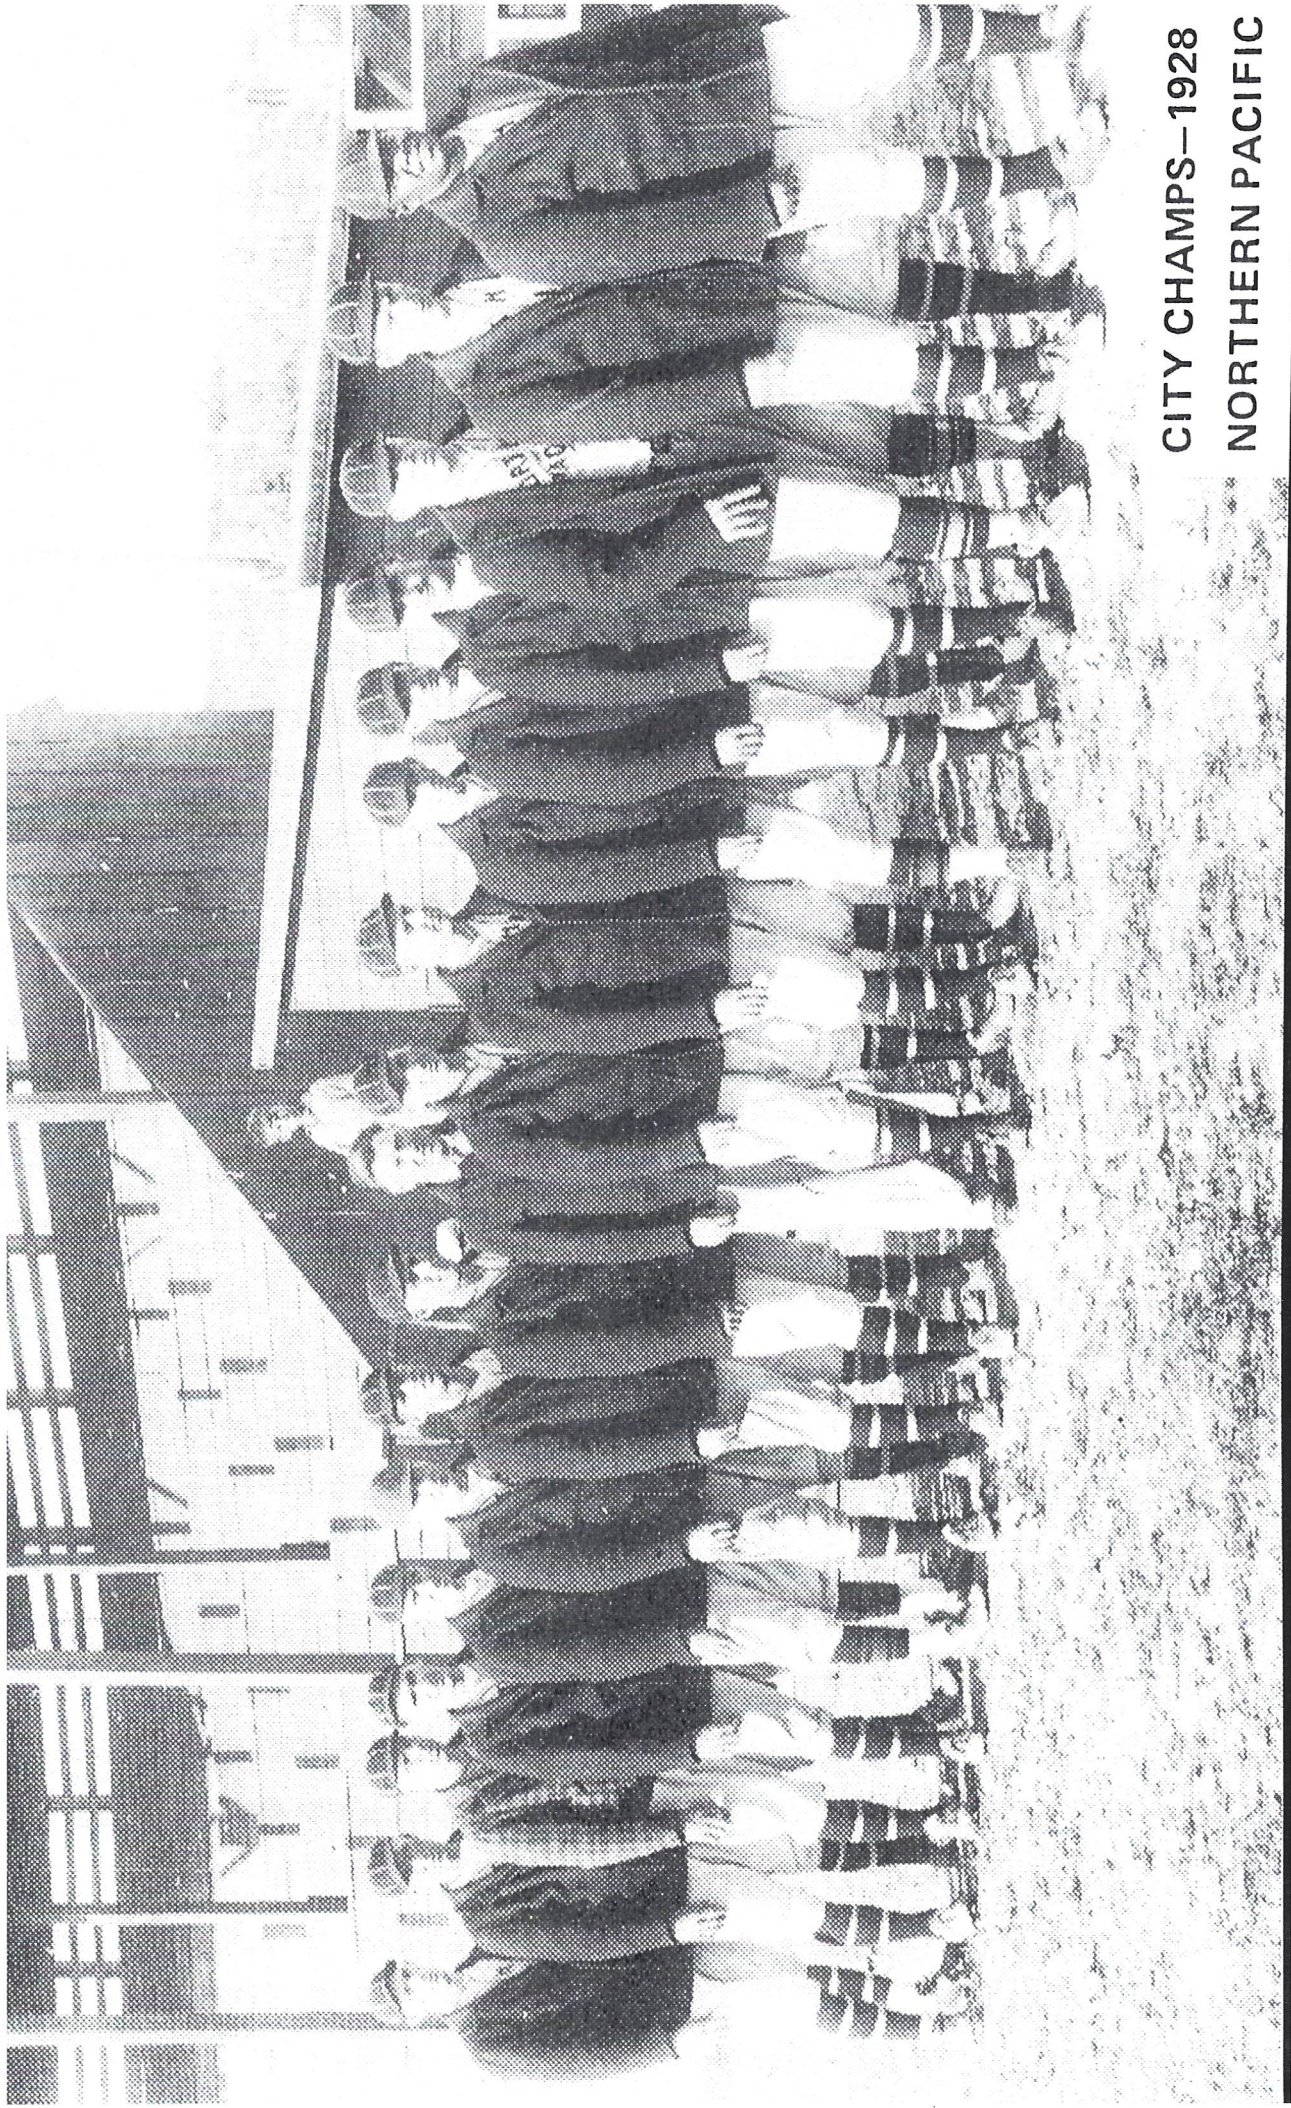

1928

CITY CHAMPS—1928
NORTHERN PACIFIC